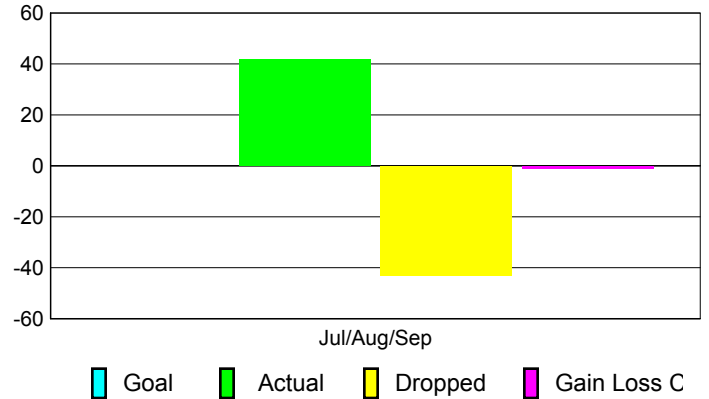

Club Results 2010-2011

Goal, New, Dropped, Gain/Loss

MEMBERSHIP

Membership Results
2010-2011

Membership
2009-2010

Month	Net Memb Goal	Actual New Memb	Actual Dropped Memb	Gain/Loss of Memb	Gain/Loss of Memb
Jul/Aug/Sep	0	42	-43	-1	6
Totals	0	42	-43	-1	6

Membership Results 2010-2011

Goal, New, Dropped, Gain/Loss

Comparison of Club Gain/Loss

Current Year Compared to the Previous Year

Comparison of Membership Gain/Loss

Current Year Compared to the Previous Year